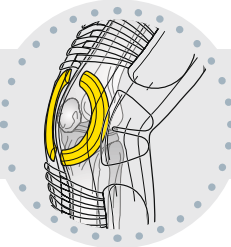

#040

PATELLA STABILIZER

CHARACTERISTICS AND FUNCTIONALITIES

Helps recover as fast and better as possible:

- Two removable patella c-shaped buttresses, that works in combination with the central straps, to optimize patella stabilization (medialization, centralization or lateralization)
- 3 elastic straps to adjust compression according to leg shape and recovery necessity
- Two removable lightweight and flexible lateral stays, to improve brace stability
- Free popliteal area - to avoid compression in this critical area and warranty normal blood circulation

#041

PATELLA AND MCL-LCL STABILIZER

CHARACTERISTICS AND FUNCTIONALITIES

Helps recover as fast and better as possible:

- Two removable patella c-shaped buttresses, that works in combination with the central straps, to optimize patella stabilization (medialization, centralization or lateralization)
- 3 elastic straps to adjust compression according to leg shape and recovery necessity
- Two removable polycentric shaped stays (one medial and one lateral) to give lateral stability to the knee and support MCL-LCL
- Free popliteal area - to avoid compression in this critical area and warranty normal blood circulation

User friendly:

- Ambidextrous

Comfortable:

- Breathable

Hygienic:

- 100% cotton in contact with the skin

INDICATIONS

- Patellar sub-luxation
- Patellar instability
- Tendonitis
- Post fractures
- Rehab passive support
- Light sprains
- Protective and contention action

Consisting of two C-shaped buttresses encircling the patella and stabilizing it.

To exert an inward or outward pressure on the patella, just remove the lateral or medial buttress respectively.

AMBIDEXTROUS - HEIGHT: 31 CM